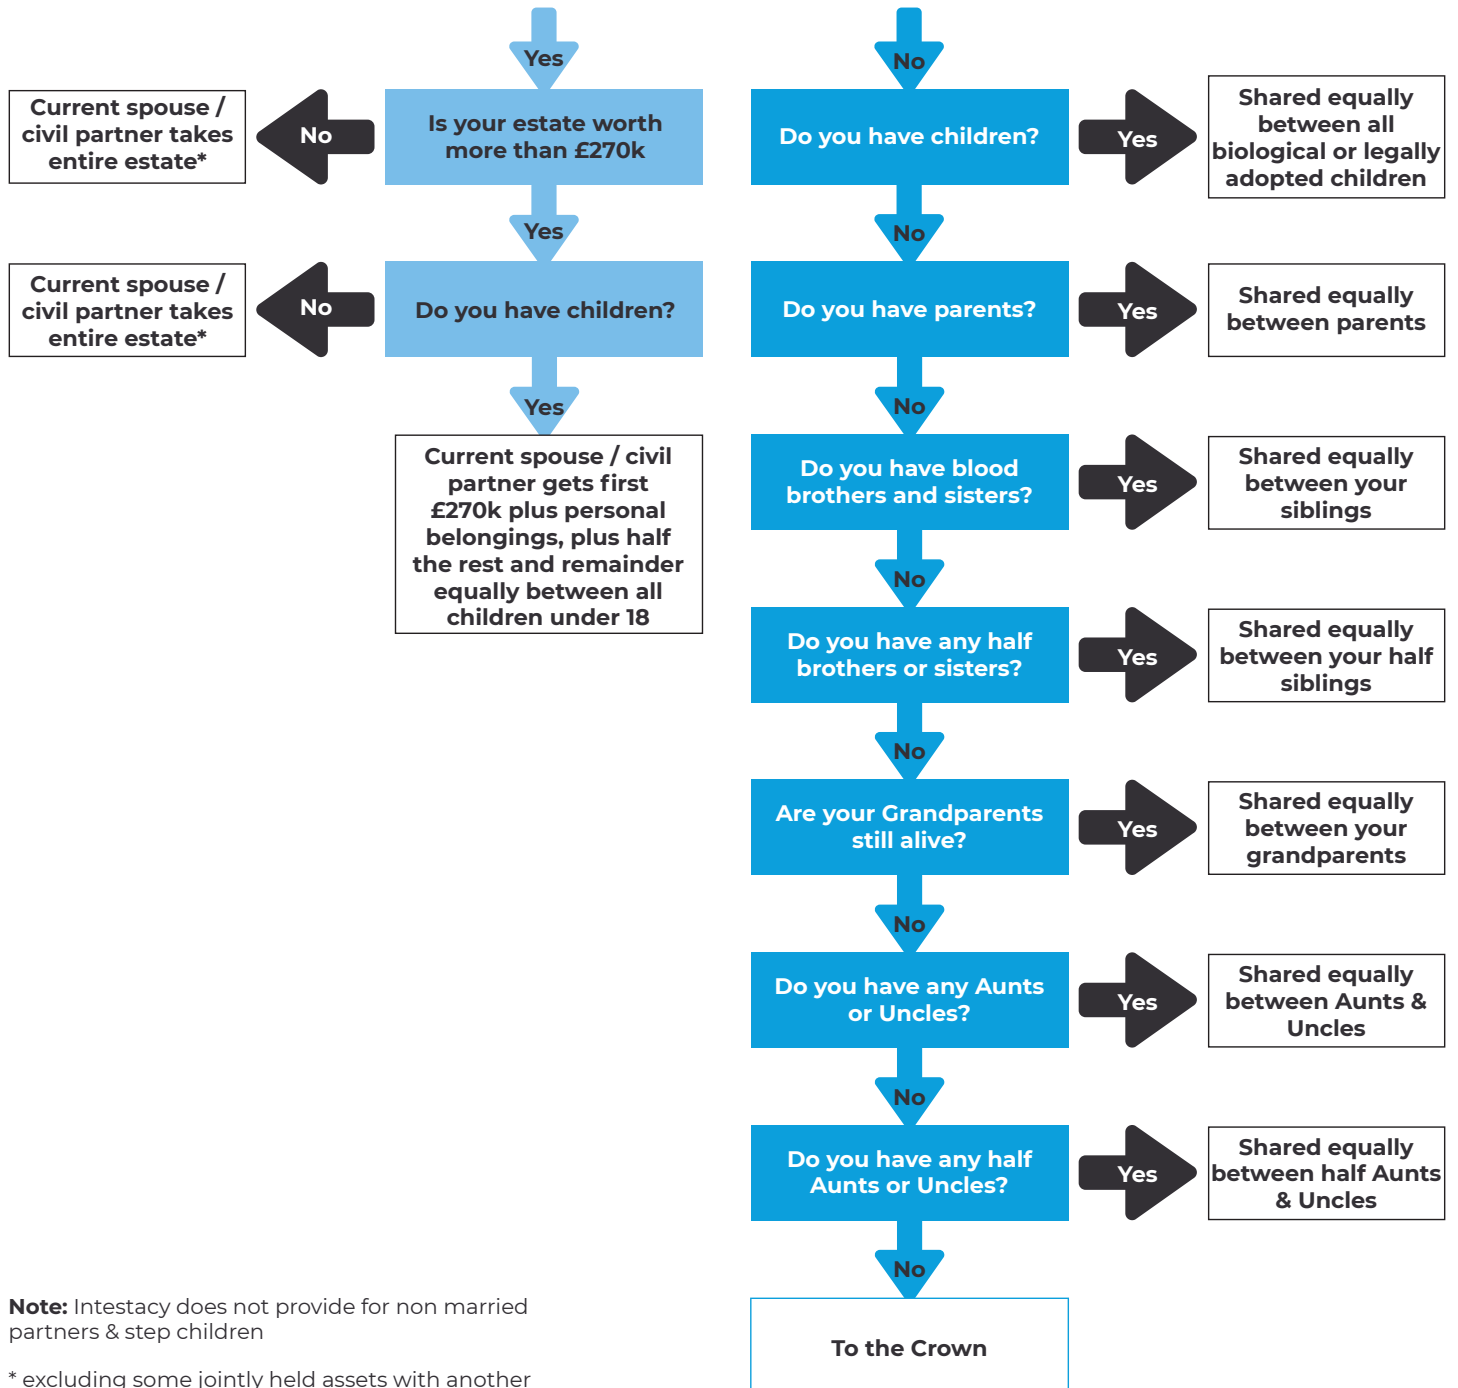

SMH Wills & Probate.

Are you married?

Sheffield Office
0114 2664432

Chesterfield Office
01246 277266

Rotherham Office
01709 872106

Buxton Office
01298 22108

Knaresborough Office
01423 787616

wills@smhca.co.uk